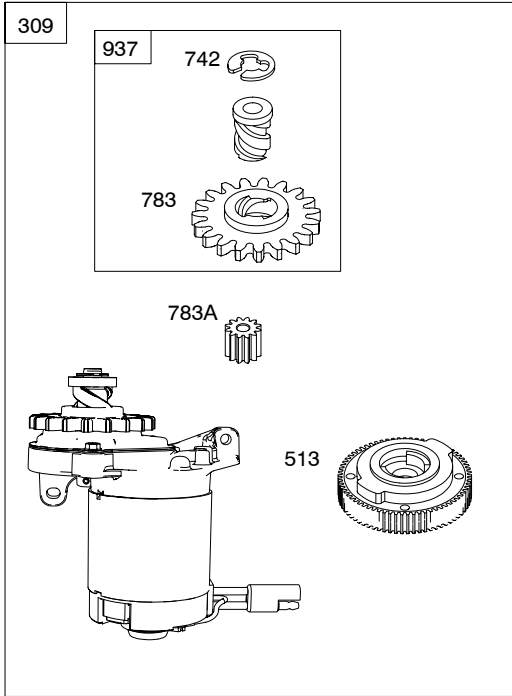

100600

1036 EMISSIONS LABEL

1058 OPERATOR'S MANUAL

100600

REF. NO.	PART NO.	DESCRIPTION	REF. NO.	PART NO.	DESCRIPTION	REF. NO.	PART NO.	DESCRIPTION
1	793508	Cylinder Assembly	25	793519	Piston Assembly (Standard)	104	698536	Pin-Float Hinge
3	299819S	Seal-Oil (Magneto Side)			----- Note -----			Used on Type No(s). 0015, 0025, 0100, 0110, 0111, 0112, 0115, 0116, 0118, 0119, 0120, 0121, 0122, 0123, 0124, 0126, 0771.
4	793509	Sump-Engine			793518 Piston Assembly (.020" Oversize)			
5	793502	Head-Cylinder	26	793435	Ring Set (Standard)			
7	793455	Gasket-Cylinder Head			----- Note -----	105	698537	Valve-Float Needle
9	793439	Gasket-Breather			793517 Ring Set (.020" Oversize)			Used on Type No(s). 0015, 0025, 0100, 0110, 0111, 0112, 0115, 0116, 0118, 0119, 0120, 0121, 0122, 0123, 0124, 0126, 0771.
11	793447	Tube-Breather	27	691588	Lock-Piston Pin			
12	793445	Gasket-Crankcase (.015" Thick) (Standard)	28	298909	Pin-Piston (Standard)			
13	793451	Screw (Cylinder Head) (M8x71.0mm Long)	29	793510	Rod-Connecting			
15	691680	Plug-Oil Drain	32	691664	Screw (Connecting Rod) (1 3/32" Long)			
16	793426	Crankshaft Used on Type No(s). 0025, 0100, 0121, 0122, 0771.	32A	695759	Screw (Connecting Rod) (1 1/2" Long)	117	793466	Jet-Main (Standard)
		----- Note -----						Used on Type No(s). 0100.
		793615 Crankshaft Used on Type No(s). 0015, 0115, 0118, 0123.	33	793505	Valve-Exhaust	117A	793694	Jet-Main (Standard)
		793429 Crankshaft Used on Type No(s). 0110, 0111, 0124, 0126.	34	793504	Valve-Intake			Used on Type No(s). 0015, 0025, 0110, 0111, 0112, 0115, 0116, 0118, 0119, 0120, 0121, 0122, 0123, 0124, 0126, 0771.
		793616 Crankshaft Used on Type No(s). 0112, 0116, 0119, 0120.	35	793506	Spring-Valve (Intake)			
20	399781S	Seal-Oil (PTO Side)	36	793506	Spring-Valve (Exhaust)	118	793467	Jet-Main (High Altitude)
22	793450	Screw (Crankcase Cover/Sump) (40.5mm)	37	793473	Guard-Flywheel Used on Type No(s). 0015, 0025, 0100, 0110, 0111, 0112, 0115, 0118, 0119, 0121, 0122, 0123, 0124, 0126, 0771.			Used on Type No(s). 0100.
23	793489	Flywheel Used on Type No(s). 0015, 0025, 0100, 0110, 0111, 0112, 0115, 0119, 0121, 0122, 0123, 0124, 0126, 0771.	37A	794106	Guard-Flywheel Used on Type No(s). 0116, 0120.	118A	793695	Jet-Main (High Altitude)
23A	793619	Flywheel Used on Type No(s). 0116, 0120.	40	793503	Retainer-Valve			Used on Type No(s). 0015, 0025, 0110, 0111, 0112, 0115, 0116, 0118, 0119, 0120, 0121, 0122, 0123, 0124, 0126, 0771.
		----- Note -----	51	692555	Gasket-Intake			
		793682 Flywheel Used on Type No(s). 0118.	58	697316	Rope-Starter (88 5/8" Long)	121	793622	Kit-Carburetor Overhaul
24	222698S	Key-Flywheel	60	281434S	Grip-Starter Rope			Used on Type No(s). 0015, 0025, 0100, 0110, 0111, 0112, 0115, 0116, 0118, 0119, 0120, 0121, 0122, 0123, 0124, 0126, 0771.
			75	691736	Washer (Flywheel)			
			78	793480	Screw (Flywheel Guard) (M8x14.1mm Long)			
			81	691740	Lock-Muffler Screw Used on Type No(s). 0015, 0025, 0100, 0110, 0111, 0112, 0115, 0116, 0118, 0119, 0120, 0121, 0122, 0123, 0124, 0126, 0771.			